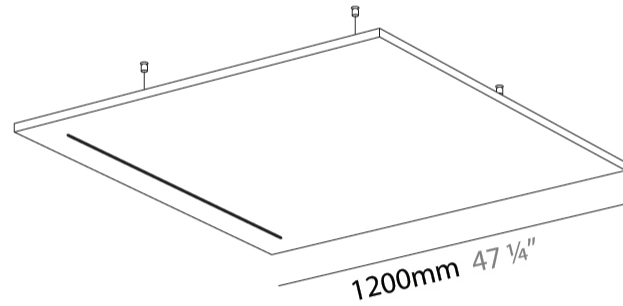

GENERAL

Series: Just Black Acoustic
Brand: Prolicht
Division: Architectural
Mounting Type: Suspension
Mounting Location: Ceiling

PHYSICAL

Shape: Square
Length (mm): 1200
Length (in): 47 1/4
Width (mm): 1200
Width (in): 47 1/4
Height (mm): 41
Height (in): 1 5/8

Light Distribution: Direct
Fixture Finish: [ANC / ASH / BNA / BTC / BZE / CEL / EGG / EVG / FOG / FOS / FST / FUA / IRI / IRO / KHA / LIC / LIM / MER / MSN / MUS / ONX / PEA / PLU / POL / PPY / RAY / ROY / RST / STE / SWD / TAN / TAU](#)

Holder Finish: [SSR / BKV / CWI / CRY / HAB / LAG / UFT / ITA / RUA / RUR / MIC / FTG / MYG / TWT / LOD / PUS / FRO / FUP / KIA / POP / BLS / SPG / MEY / GOH / GUM / CHC / COM / ABZ / JAG](#)

Fixture Material: Aluminum
Cable Details: [2,000mm / 6,000mm Transparent Cable](#)

ELECTRICAL

Lamp Type: LED
Input Wattage (W): 23
Total Output Wattage (W): 20.9
Dimming: Non-Dimmable
Driver Included: No
Driver Location: Remote
Driver Type: Constant Voltage - Universal
Driver Class: Class 2
Input Voltage (V): 120 - 277
Output Voltage (V): 24

LED

Color Temperature (°K): 2700
Max. Delivered Lumen (lm): 603
Nominal Lumen (lm): 862
CRI: >90 CRI
Lamp Life (hrs): 80000

OPTICAL

Beam Angle: 30

RATINGS AND CERTIFICATIONS

Certified By: Certified for North American Standards
IP rating: IP20

PROJECT
TYPE
SPECIFIER
QUANTITY
DATE